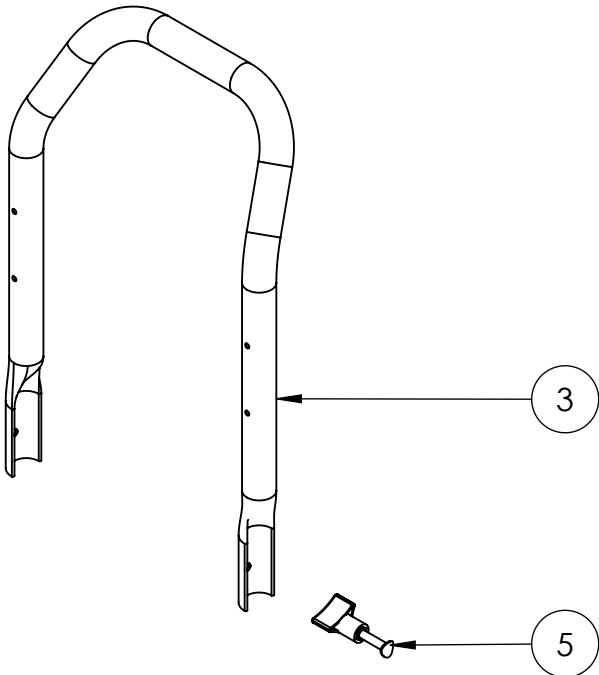

OLD HANDLE AND KNOB

NEW HANDLE AND KNOB

ITEM NO.	PART NUMBER	DESCRIPTION	QTY.
1	110039	ENGINE, CRX165, 50ST, SMOKE/RED, 3.2KW	1
2	7119307	HANDLE KIT, 1-C1 3100@2.4 12" VERT B/R	1
2A	N/A	HANDLE KIT NEW STYLE FLIP DOWN HANDLE	1
3	7114065BK1	TUBE, VERT HANDLE, BLACK NEW STYLE FLIP DOWN	1
4	7123633	DASH ASSY W/MOUNTING HARDWARE AND HANGER	1
5	7114508	KNOB, 5/16-18" BOLT ASSEMBLY	2
6	7119740BK1	FRAME, WELDMENT, MSV, 12in C-C, BK1	1
7	7114277	PRESSURE WASHER WHEEL ASSEMBLIES 12"X2"	2
8	7118917	AXLE STUB SVC KIT	2
9	7122550	FOOT, SVC KIT	2
10	7116716	HOSE, 1/4" X 25' X 3200 PSI RED HYFLEX	1
11	7112873	NOZZLE SET,4PC BRASS 2.6-0,3.0-15,40 PS	1
12	7102045	TOOL, NOZZLE CLEANING, UNIVERSAL	1
13	7107956	GUN, OEM FRONT ENTRY, OF342, 3400 PSI	1
14	7103550	LANCE, 16" W/1/4 QCLance 16" AND M22(M)	1
15	7123323	CHEMICAL TANK ASSY	1
16	7120301BK1	PLATE, MOTOR & ENGINE, RIBBED, BK1	1
17	7117740	MOUNTING SCREW SERVICE ASSEMBLY KIT	1
18	7112362	WATER INLET KIT	1
19	7112394	SOAP INJECTOR KIT	1
20	7104226	KIT, UNLOADER	1
21	520011	PUMP, HORZ, 12mmx11DEG, NO P/B, AL HEAD	1
22	7101359	VALVE, THERMAL RELIEF 1/4" NPT	1
23	7117730	PUMP/MOTOR MOUNTING HARDWARE SERVICE KIT	1
24	7113822	ENGINE MOUNTING HARDWARE	1
25	7101506	KEY,SHAFT 3/16x3/16x1-1/2"Undersized	1
26	7115671BK1	HANDLE, BENT 12 IN C-C 18 GA, VERT, BLK	1
27	7107941	KNOB-BOLT ASSEMBLY	2