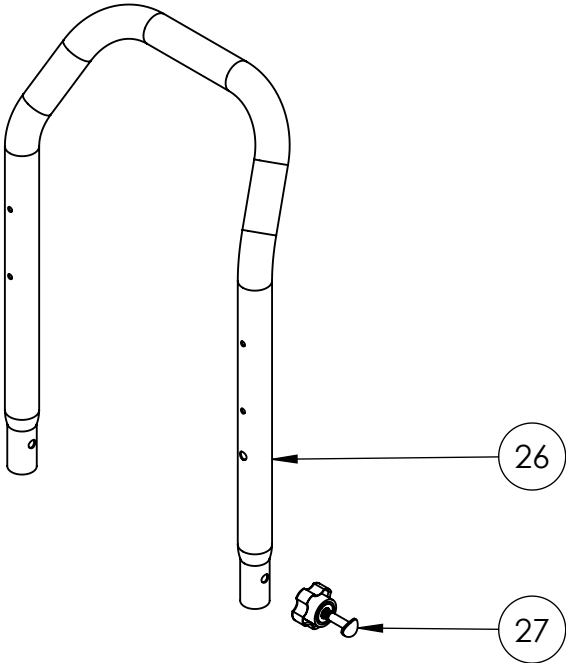

OLD HANDLE AND KNOB

NEW HANDLE AND KNOB

ITEM NO.	PART NUMBER	DESCRIPTION	QTY.
1	110039	ENGINE, CRX165, 50ST, SMOKE/RED, 3.2KW	1
2	7119307	HANDLE KIT, 1-C1 3100@2.4 12" VERT B/R	1
2A	N/A	HANDLE KIT NEW STYLE FLIP DOWN HANDLE	1
3	7114065BK1	TUBE, VERT HANDLE, BLACK NEW STYLE FLIP DOWN	1
4	7123633	DASH ASSY W/MOUNTING HARDWARE AND HANGER	1
5	7114508	KNOB, 5/16-18" BOLT ASSEMBLY	2
6	7119740BK1	FRAME, WELDMENT, MSV, 12in C-C, BK1	1
7	7114277	PRESSURE WASHER WHEEL ASSEMBLIES 12"X2"	2
8	7118917	AXLE STUB SVC KIT	2
9	7122550	FOOT, SVC KIT	2
10	7116716	HOSE, 1/4" X 25' X 3200 PSI RED HYFLEX	1
11	7112873	NOZZLE SET,4PC BRASS 2.6-0,3.0-15,40 PS	1
12	7102045	TOOL, NOZZLE CLEANING, UNIVERSAL	1
13	7107956	GUN, OEM FRONT ENTRY, OF342, 3400 PSI	1
14	7103550	LANCE, 16" W/1/4 QCLance 16" AND M22(M)	1
15	7123323	CHEMICAL TANK ASSY	1
16	7120301BK1	PLATE, MOTOR & ENGINE, RIBBED, BK1	1
17	7117740	MOUNTING SCREW SERVICE ASSEMBLY KIT	1
18	7112362	WATER INLET KIT	1
19	7112394	SOAP INJECTOR KIT	1
20	7104226	KIT, UNLOADER	1
21	520011	PUMP, HORZ, 12mmx11DEG, NO P/B, AL HEAD	1
22	7101359	VALVE, THERMAL RELIEF 1/4" NPT	1
23	7117730	PUMP/MOTOR MOUNTING HARDWARE SERVICE KIT	1
24	7113822	ENGINE MOUNTING HARDWARE	1
25	7101506	KEY,SHAFT 3/16x3/16x1-1/2"Undersized	1
26	7115671BK1	HANDLE, BENT 12 IN C-C 18 GA, VERT, BLK	1
27	7107941	KNOB-BOLT ASSEMBLY	2